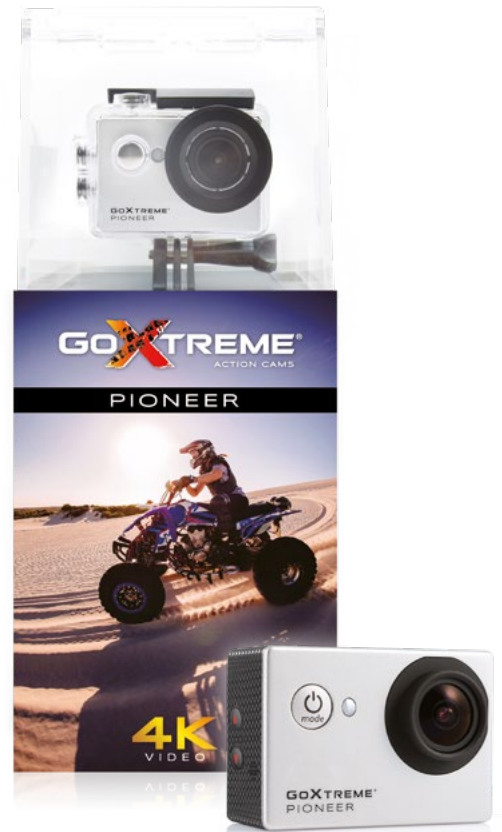

GOXTREME[®]

PIONEER

4K
ULTRAHD

4K
10FPS

FHD
1080P
30FPS

30m

140°

2"
DISPLAY

FEATURES

| | |
|----------------------|--|
| Sensor | 5MP |
| Waterproof case | Up to 30m |
| Microphone / speaker | Built-in |
| Wide angle | 140° |
| Time lapse photo | 2s / 3s / 5s / 10s / 20s / 30s / 60s photo intervals The photo intervals can be used as a self-timer or (after switching on the „continuous shot“) for the time lapse photo function. |
| Burst rate | 3shots/1.5s |
| Self-timer | 2s / 3s / 5s / 10s / 20s / 30s / 60s |
| Continuous shot | On / Off |
| Frequency | 2412 - 2472 / 2412 - 2472 / 2412 - 2472 / 2422 - 2462 (MHz) |
| Output Power | 0.00962 / 0.00705 / 0.00701 / 0.00435 (EIRP, Watts) |
| Modulations | 802.11b / 802.11g / 802.11n(HT20) / 802.11n(HT40) |
| File format | MOV, JPG |
| Interface | HDMI, USB 2.0 Micro |
| Power source | Exchangable 900mAh lithium battery |
| Dimensions | 59 x 24 x 40 mm |

EXTERNAL MEMORY (not included)

| | |
|--------------|--|
| Requirements | Compatible with microSD cards up to max. 32GB U3 class10 cards required (or faster) |
|--------------|--|

WIFI CONNECTION

| | |
|---------------|---|
| WiFi function | Built-in |
| App | “iSmart” for Android or iOS Download the app from the App Store or Google Play to control your action cam by your phone or tablet via WiFi. Please note that it is not possible to wirelessly playback or transfer files exceeding 1080p resolution using the app. Files using any resolution higher than 1080p can only be accessed via computer. Due to certain WiFi restrictions it is not possible to transfer videos of 4K resolution. |

*by interpolation

MOUNTS INCLUDED

Waterproof case, bike mount, frame mount with clip, long/short base, tripod adapter, monopod adapter, helmet base, long/short joint adapters, battery, straps, lens cloth, USB cable, manual (Mount shapes may vary slightly in this picture.)