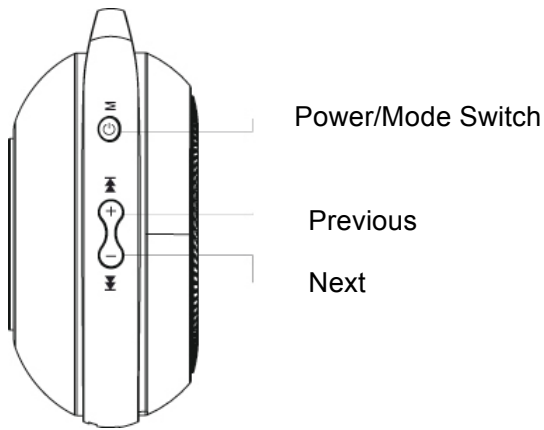

Power/Mode Switch

1. In any mode situation, please press the button to change between Bluetooth/AUX
2. In any mode situation, please press longer than 2 seconds to power off

Remark:

1. AUX cable should be inserted into speaker. Otherwise it cannot start the AUX mode
2. After turning on the speaker the default mode is the Bluetooth mode
3. Last operation is prior

Previous/Next

Bluetooth mode:

1. Press once to go to previous/next song
2. Press longer than 2 seconds to increase/decrease the volume

AUX mode:

1. Press once to make it invalid
2. Press longer than 2 seconds to decrease the volume

Recharge indicator

1. Charging: red
2. Full charged: off
3. Energy management: After 5 minutes without task it will enter into energy saving mode