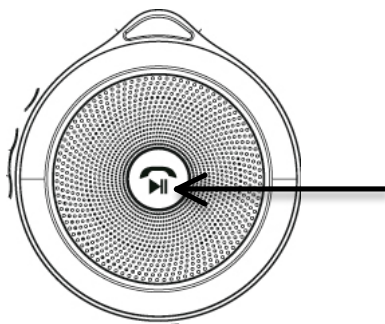

## Product Structure and Function

**Controlled by touch**

**Controlled by touch**

When turned on, Bluetooth mode default will appear and there will be a voice guide.

This icon will twinkle. If you press it for 2 seconds voice guide will be on and it will be turned off if you press it for another 2 seconds.