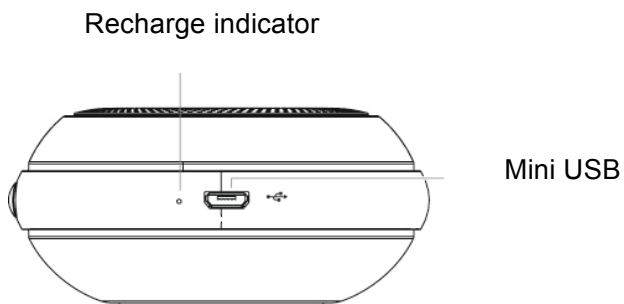

Recharge indicator

1. Charging: red
2. Full charged: off
3. Energy management: After 5 minutes without task it will enter into energy saving mode