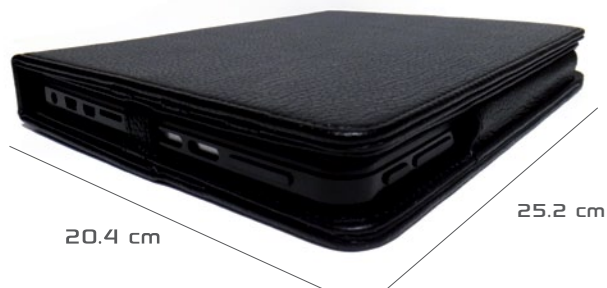

Optimum protection for your

**EASYPAD®**

9.7" • 4:3

- *Foldable and functional cover*
- *Lightweight and strong*
- *Best position to type, watch photos and movies*

2.5 cm

20.4 cm

25.2 cm

Material: 100% Polyurethane