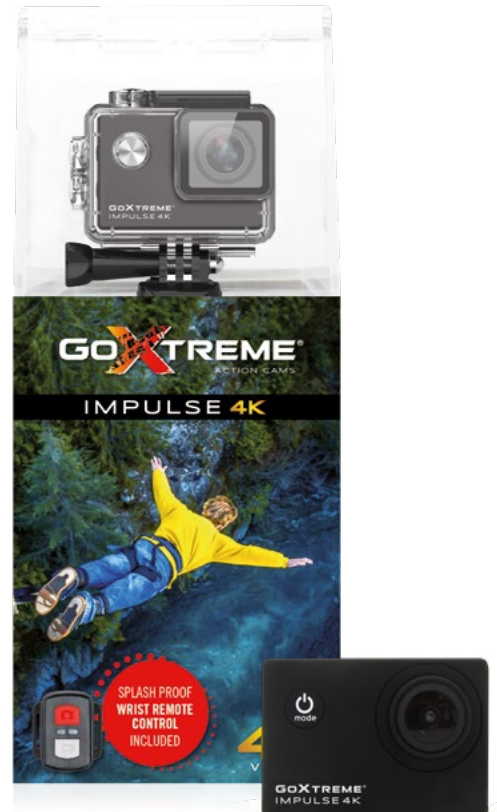

EXTERNAL MEMORY (not included)

Requirements	Compatible with microSD cards up to max. 64GB U3 class10 cards required (or faster)

INCLUDED

Mounts and accessories	Waterproof case, hollow back door, frame mount with clip, bike mount, wrist remote control, long/short base, tripod adapter, monopod adapter, helmet base, long/short joint adapters, battery, straps, lens cloth, USB cable, manual

WiFi CONNECTION

WiFi function	Built-in
App	"XDV PRO" for Android or iOS Download the app from the App Store or Google Play to control your action cam by your phone or tablet via WiFi. Please note that it is not possible to wirelessly playback or transfer files exceeding 1080p resolution using the app. Files using any resolution higher than 1080p can only be accessed via computer. Due to certain WiFi restrictions it is not possible to transfer videos of 2.7K or 4K resolution.

*by interpolation

OPTIONAL ACCESSORIES ARE AVAILABLE
ON GOXTREME-ACTION-CAMS.COM