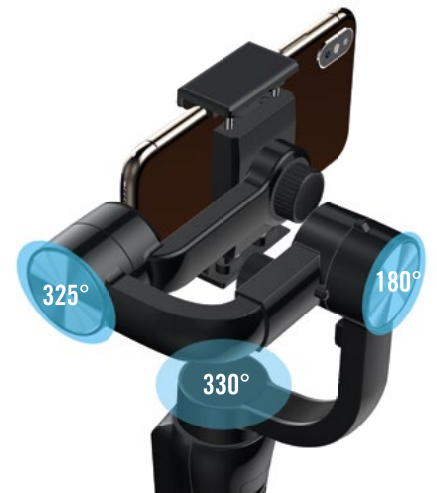

GOXTREME®

GX1

DUAL GIMBAL *2in1*

FREE PROTECTIVE  TRAVEL HARDCASE

 BUILT-IN 4000MAH POWERBANK

**3-AXIS STABILIZING GIMBAL
FOR ACTION CAMS & SMARTPHONES**

COMPATIBLE WITH

Action cams	6.5 x 4.5 x 2.7 cm max. size
Smartphones	6.5 - 8.5 cm on narrow side iOS 10.0 or higher / Android 5.0 or higher

ANGLES

Pitch (Tilt) angle	325°
Roll angle	180°
Pan angle	330°

FUNCTIONS

Powerbank	4000mAh
Bluetooth	Yes
WiFi	Yes
Zoom control	Yes
Face tracking	Yes
Object tracking	Yes
Carrying weight	max. 230g
Usage time	up to 10-12 hours
Charging time	5 hours
Dimensions	10.8 x 7cm x 29 cm, 460g (net weight)
Battery	4000mAh built-in

Download on the
App Store

GIMBAL PRO APP

GET IT ON
Google Play

SMARTPHONE/ACTION CAM ARE NOT INCLUDED.

INCLUDED

Adapter for action cams, hand strap,
USB cable, protective travel hardcase
with carrying strap