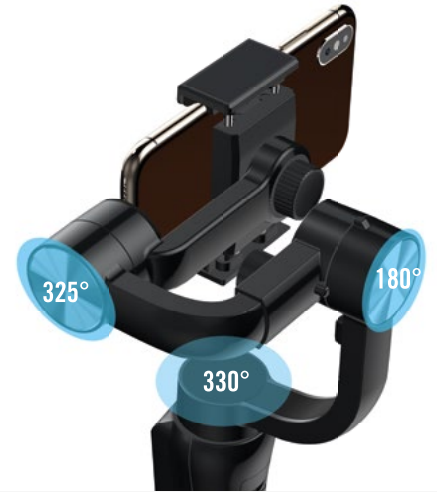

GOXTREME®

GX1

DUAL GIMBAL *2in1*

FREE PROTECTIVE  TRAVEL HARDCASE

 BUILT-IN 4000MAH POWERBANK

**3-AXIS STABILIZING GIMBAL
FOR ACTION CAMS & SMARTPHONES**

COMPATIBLE WITH

Action cams	6.5 x 4.5 x 2.7 cm max. size
Smartphones	6.5 - 8.5 cm on narrow side iOS 10.0 or higher / Android 5.0 or higher

ANGLES

Pitch (Tilt) angle	325°
Roll angle	180°
Pan angle	330°

FUNCTIONS

Powerbank	4000mAh
Bluetooth	Yes
Zoom control	Yes
Face tracking	Yes
Object tracking	Yes
Carrying weight	max. 230g
Usage time	up to 10-12 hours
Charging time	5 hours
Dimensions	10.8 x 7cm x 29 cm, 460g (net weight)
Battery	4000mAh built-in

Download on the App Store

GIMBAL PRO APP

GET IT ON Google Play

SMARTPHONE/ACTION CAM ARE NOT INCLUDED.

INCLUDED

Adapter for action cams, hand strap, USB cable, protective travel hardcase with carrying strap