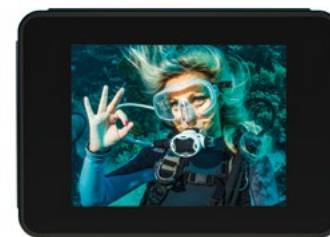

GOXTREME®

BARRACUDA 4K

TECHNICAL DATA

Model	GoXtreme Barracuda 4K
Display	2.0"/5cm touch screen (Under water you need to use the buttons to operate the camera.)
Waterproof	Up to 10m (no case needed)
Image sensor	16MP sensor
Still image resolution	20M (by interpolation), 16M, 12M, 8M, 5M, 3M
Video resolution	4K 25fps 2.7K 30fps 1080p 60fps, 30fps 720p 120fps, 60fps, 30fps
Video with sound	Yes
Microphone	Built-in
External memory	Compatible with micro SD U3 cards up to 64GB (not included)
Wide angle	170° fixed wide angle
Lens	F=2.5, f=3.0mm
WiFi function	Yes
Slow Motion	Off / Auto
Time lapse video & photo	Off / 0.5sec / 1sec / 3sec / 5sec / 10sec / 30sec / 1min
Capture timing	Off / 5s / 10s / 15s / 30s / 60s
Motion detect	Off / On
PC CAM	Support
Snapshot	Support
Timer Shot	Off / 2s / 10s / 30s / 60s / Double
Photo Burst	Off / 3 photos / 5 photos / 10 photos
Exposure	-2.0 -1.0 +0.0 +1.0 +2.0
White Balance	Auto / Daylight / Cloudy / Tungsten / Fluor
File format	Photo: JPEG, Video: MP4
HDMI output	Real time output
USB port	USB 2.0 high-speed interface
Power save	Off / 1 min / 3 min / 5 min
Power source	1050mAh 3.7V lithium battery (exchangable)
Dimensions	65 x 46 x 28.5mm

ACCESSORIES INCLUDED

Shield, bike mount, helmet mount with stickers and belt, orientation arms, tripod adaptor, mount buckles, battery, usb cable, manual

GOXTREME® BARRACUDA 4K

ISMART DV APP

Download the app from the App Store or Google Play and connect the action cam to your iOS or Android device via WiFi.

You can control your action cam by your phone or tablet. You can also transfer images or videos to your device and share them with your friends.

For 4K videos U3 micro SD card required

OPTIONAL ACCESSORIES ARE AVAILABLE ON GOXTREME-ACTION-CAMS.COM